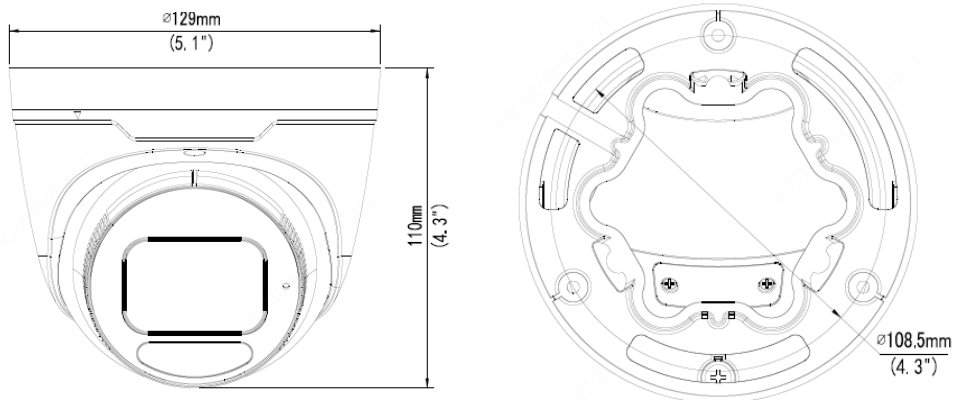

Environment	CE-RoHS (2011/65/EU;(EU)2015/863); WEEE (2012/19/EU); Reach (Regulation (EC) No 1907/2006)
Protection	IP67 (IEC 60529:1989+AMD1:1999+AMD2:2013) IK10 (IEC 62262:2002)
General	
Power	DC 12V±25%, PoE (IEEE 802.3af)
	Power consumption: Max 7.0 W
Power Interface	Ø 5.5mm coaxial power plug
Dimensions (Ø x H)	Φ129 x 110mm (Ø5.1" x 4.3")
Weight	0.70kg (1.52lb)
Material	Metal
Working Environment	-30°C ~ 60°C (-22°F ~ 140°F), Humidity: ≤95% RH (non-condensing)
Storage Environment	-30°C ~ 60°C (-22°F ~ 140°F), Humidity: ≤95% RH (non-condensing)
Surge Protection	6KV
Reset Button	Supported

Dimensions

Accessories

TR-JB03-H-IN

Junction Box

TR-A01-IN

TR-JB07/WM03-F-IN

Wall Mount

TR-SE24-IN

TR-WM03-B-IN

Wall Mount

TR-SE24-A-IN

TR-UP06-IN

Pole Mount

TR-CM24-IN